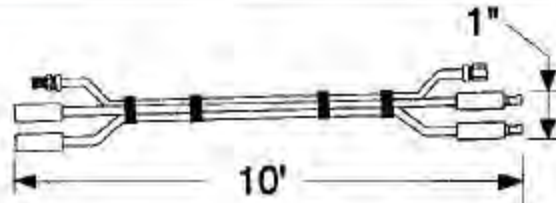

PECU-HOSE-EXTENSION - CABLE/OXYGEN

1H 0000-LL-CQA-2492

WT. 6.0 lbs.

VOL. 120.0 in³

1

Helpful Hints:

Actual Inventory: