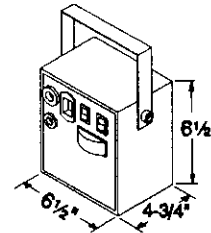

PORTABLE EXOTHERMIC CUTTING UNIT (PECU) KIT

Quantity
Required

KIT - PORTABLE EXOTHERMIC
CUTTING UNIT (PECU)-DC

NSN 4240-01-272-3841

The PECU will replace existing portable oxyacetylene cutting units on a one for one basis. The PECU will provide for more rapid access into areas of the ship where normal access is impaired for fire fighting operations, and to drain accumulated firefighting water from areas of the ship where the effects of the accumulated firefighting water will impair the ship's stability. The PECU utilizes expendable cutting rods which operate on the exothermic torch principle. This principle involves the use of oxygen which is combined with a fuel. In this case the fuel is a steel tube. The exothermic cutting rod is ignited when the oxygen passing through the iron rod comes in contact with a spark generated from a 12 volt DC battery powered igniter. This kit identifies all equipment used for the function of cutting through ferrous and non-ferrous wiring and other shipboard materials, particularly aircraft carrier flight decks. Individual items are listed on AEL #2-880044274 and in alphabetical order in this guide under the prefix "PECU".

Helpful Hints:

PECU - BATTERY - PKG WITH CHARGER

1H 0000-LL-CQA-2491

WT. 10.0 lbs. VOL. 200.7 in³

1

Helpful Hints:

Actual Inventory:

PECU - CABLE - BATTERY CHARGER

NSN 6150-01-323-2144

WT. 1.0 lbs. VOL. 196.0 in³